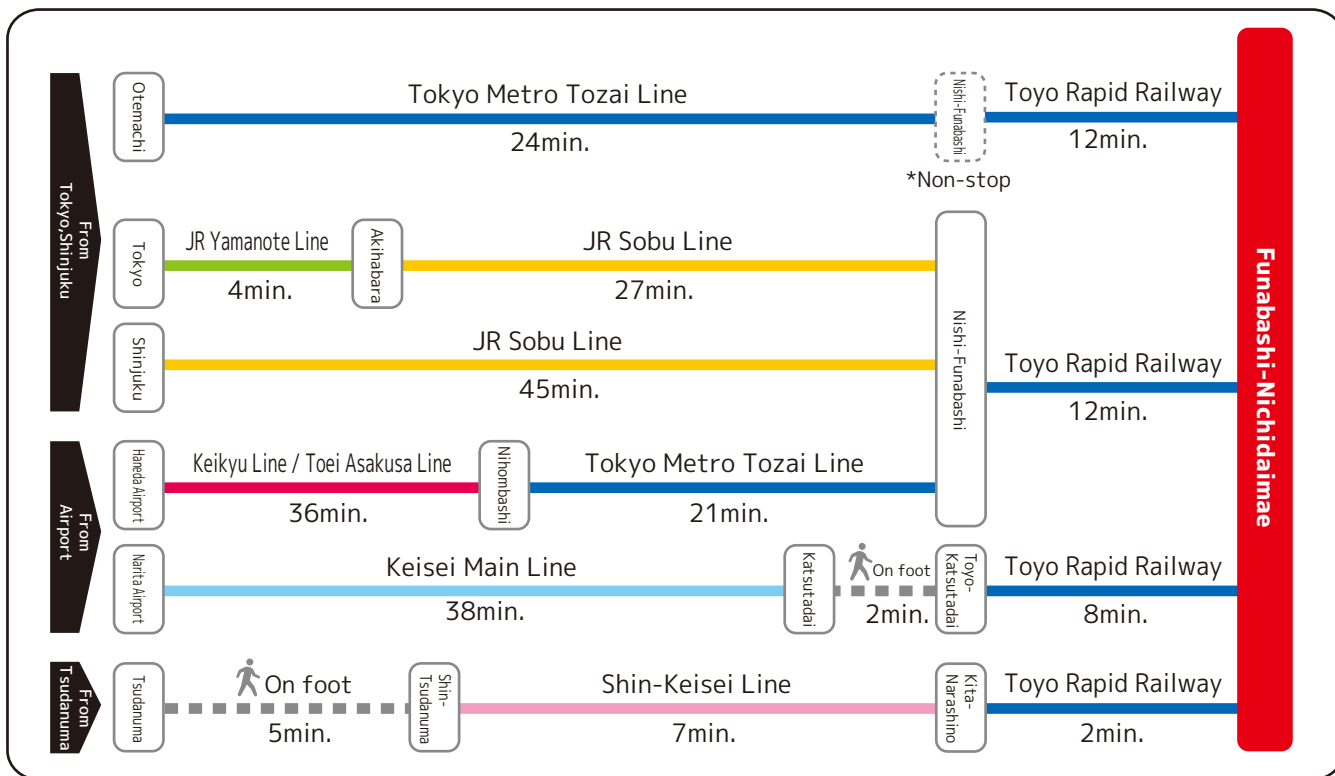

The 104th CSJ Annual Meeting 2024 of The Chemical Society of Japan

Route Map to Nihon University College of Science and Technology

* The required time mentioned above is only as a guide. Please allow enough time for transfer.
 * JR Tokyo Sta. and Tokyo Metro Tozai Line Otemachi Sta. are adjacent to each other.
 To get to Otemachi Sta. from Tokyo Sta, use the Nihonbashi Exit for Shinkansen passengers.
 If you are using a local line, take the Yaesu North Exit. Please change trains according to the signages inside the stations.