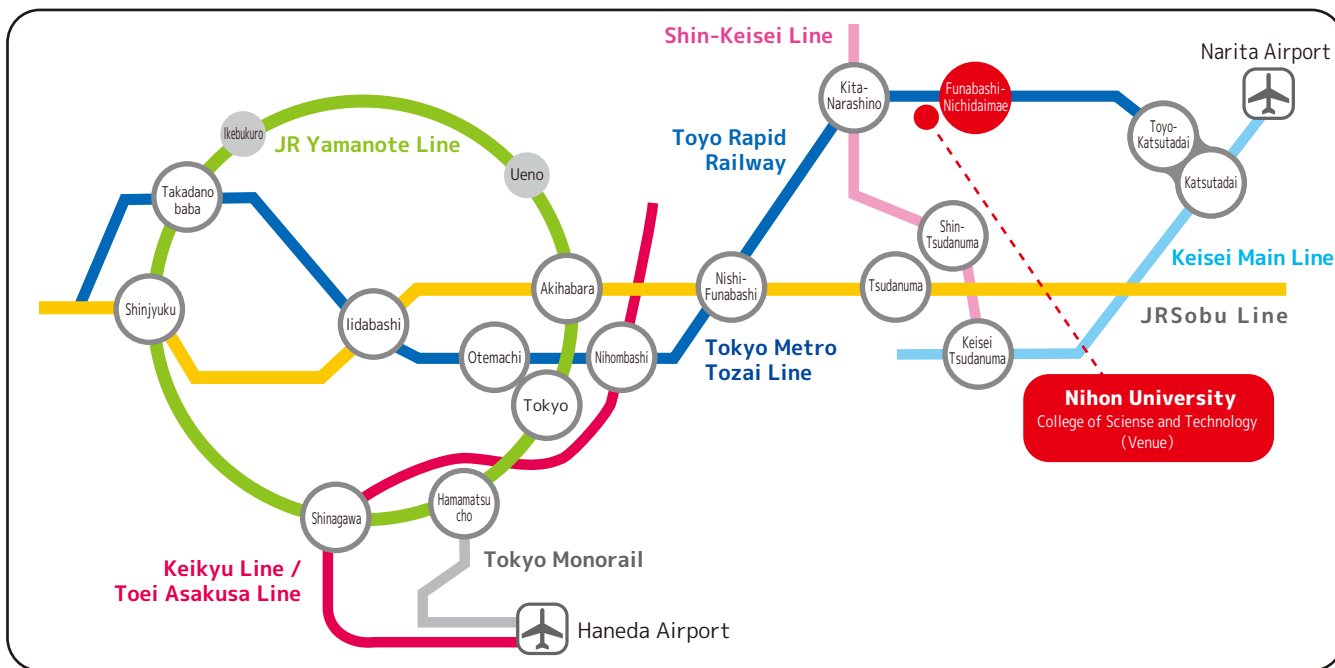

The 104th CSJ Annual Meeting 2024 of The Chemical Society of Japan

Route Map to Nihon University College of Science and Technology

* The required time mentioned above is only as a guide. Please allow enough time for transfer.
 * JR Tokyo Sta. and Tokyo Metro Tozai Line Otemachi Sta. are adjacent to each other.
 To get to Otemachi Sta. from Tokyo Sta, use the Nihonbashi Exit for Shinkansen passengers.
 If you are using a local line, take the Yaesu North Exit. Please change trains according to the signages inside the stations.